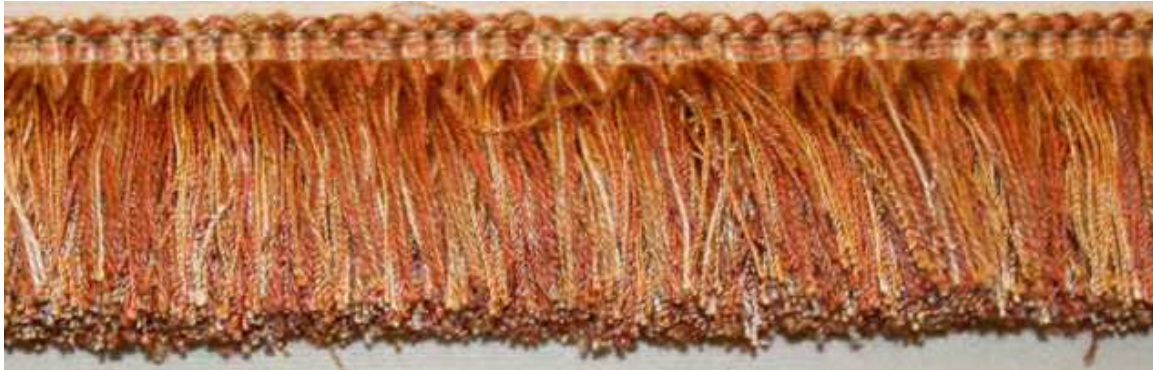

JANET YONATY INC
TEXTILES & TRIM

8642 MELROSE AVE.
W. HOLLYWOOD, CA. 90069
T: (310) 659-5422 F: (310) 659-5442

ARTICLE: RB500

COLOR: 3

REPEAT:

PRICE: $

CONTENT:

DESCRIPTION: