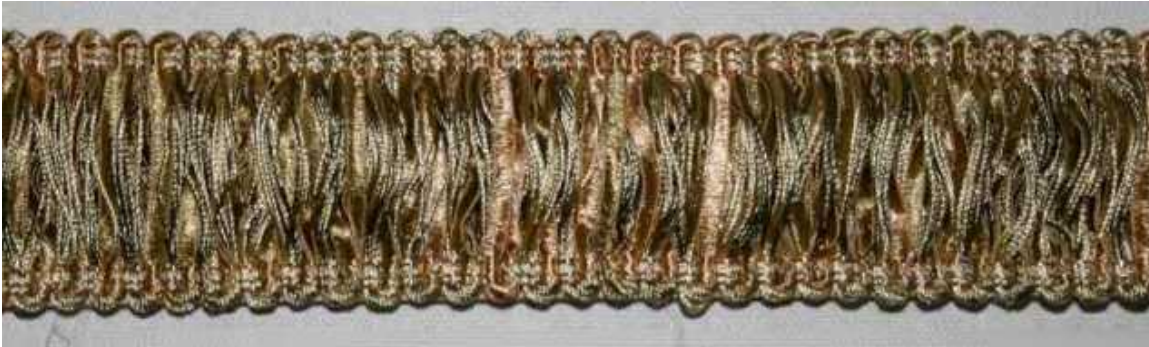

JANET YONATY INC
TEXTILES & TRIM

8642 MELROSE AVE.
W. HOLLYWOOD, CA. 90069
T: (310) 659-5422 F: (310) 659-5442

ARTICLE: 110

COLOR: 8

REPEAT:

PRICE: $

CONTENT:

DESCRIPTION: