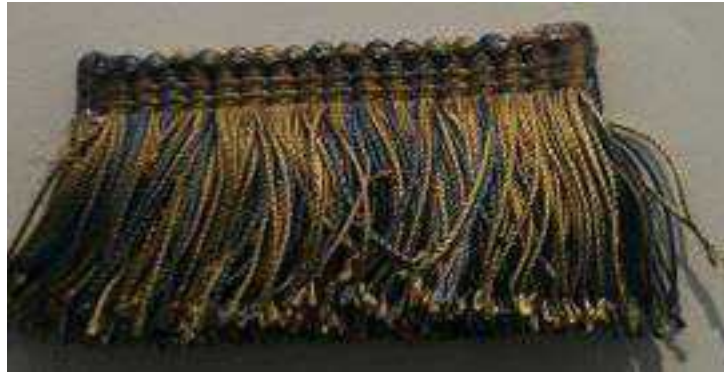

COLOR: 18

REPEAT:

PRICE: \$

CONTENT:

DESCRIPTION:

JANET YONATY INC
TEXTILES & TRIM

8642 MELROSE AVE.
W. HOLLYWOOD, CA. 90069
T: (310) 659-5422 F: (310) 659-5442

ARTICLE: RB501