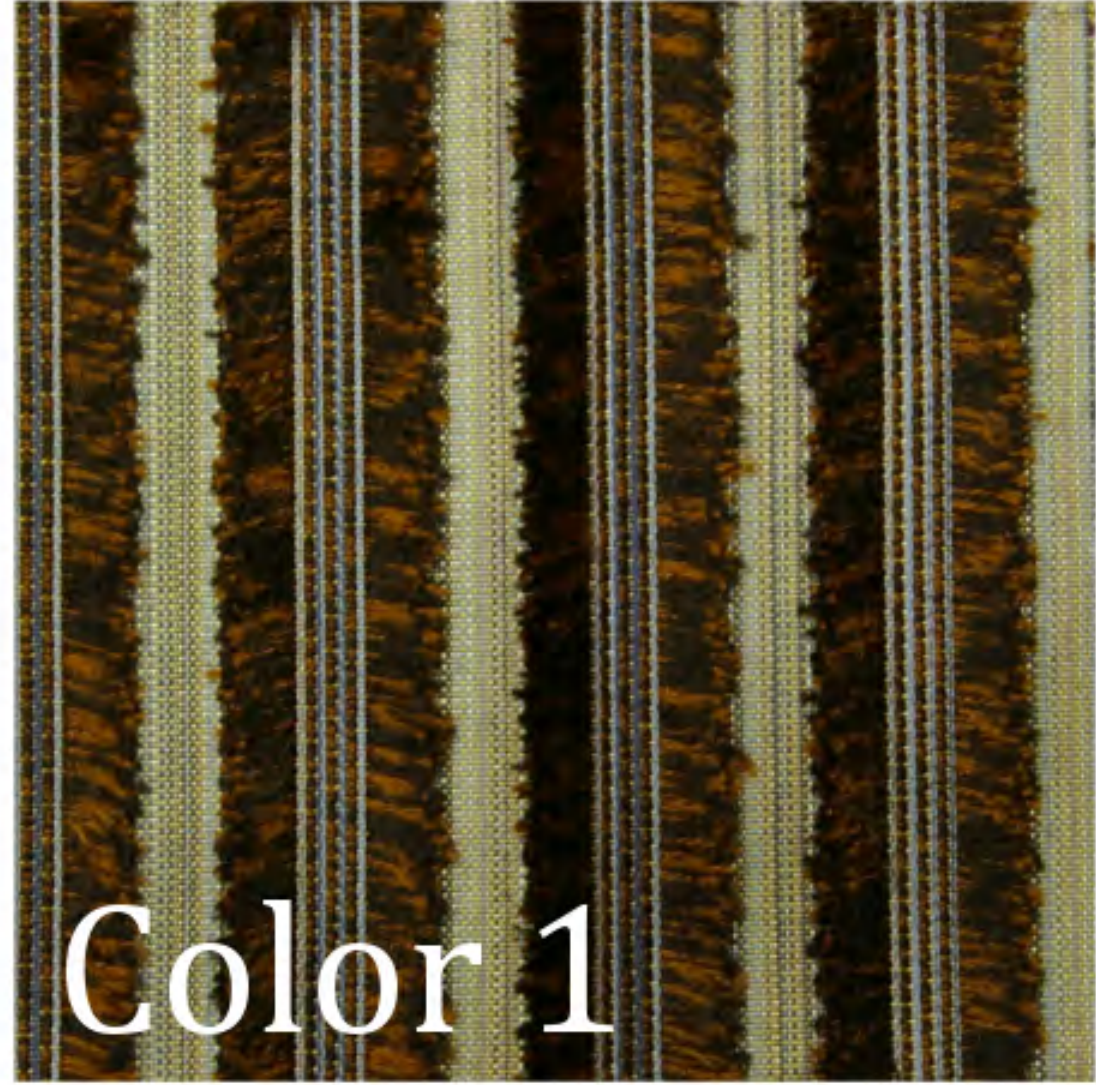

JANET YONATY INC
TEXTILES & TRIM

8642 MELROSE AVE.
W. HOLLYWOOD, CA. 90069
T: (310) 659-5422 F: (310) 659-5442