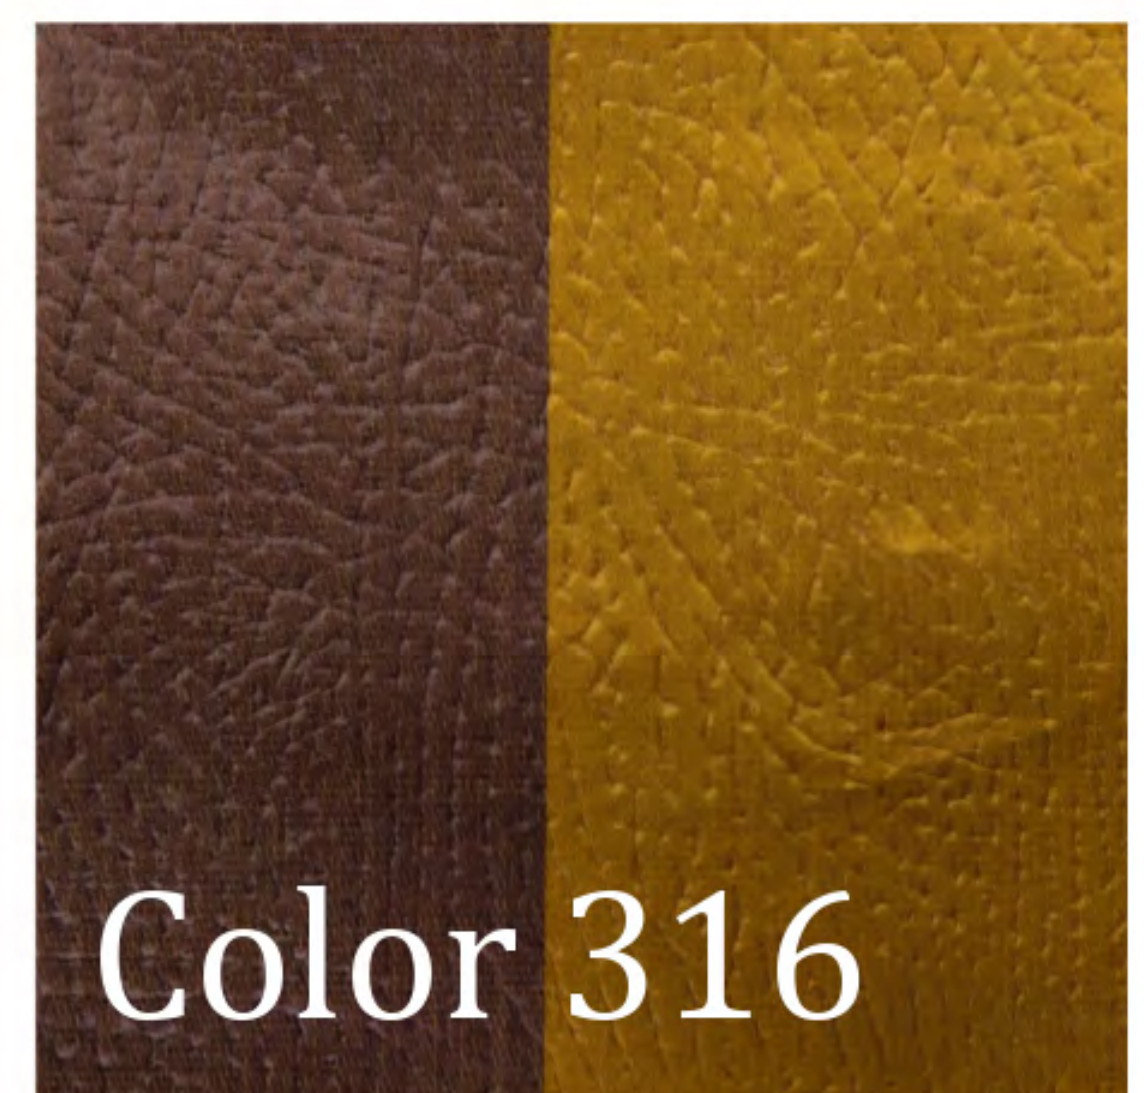

COLOR: 316

WIDTH: 56"

REPEAT: H: 28" V: 31"

CONTENT: 25% Silk 75% Cotton

JANET YONATY INC
TEXTILES & TRIM

8642 MELROSE AVE.
W. HOLLYWOOD, CA. 90069
T: (310) 659-5422 F: (310) 659-5442

ARTICLE: SM 560

COLOR: 19