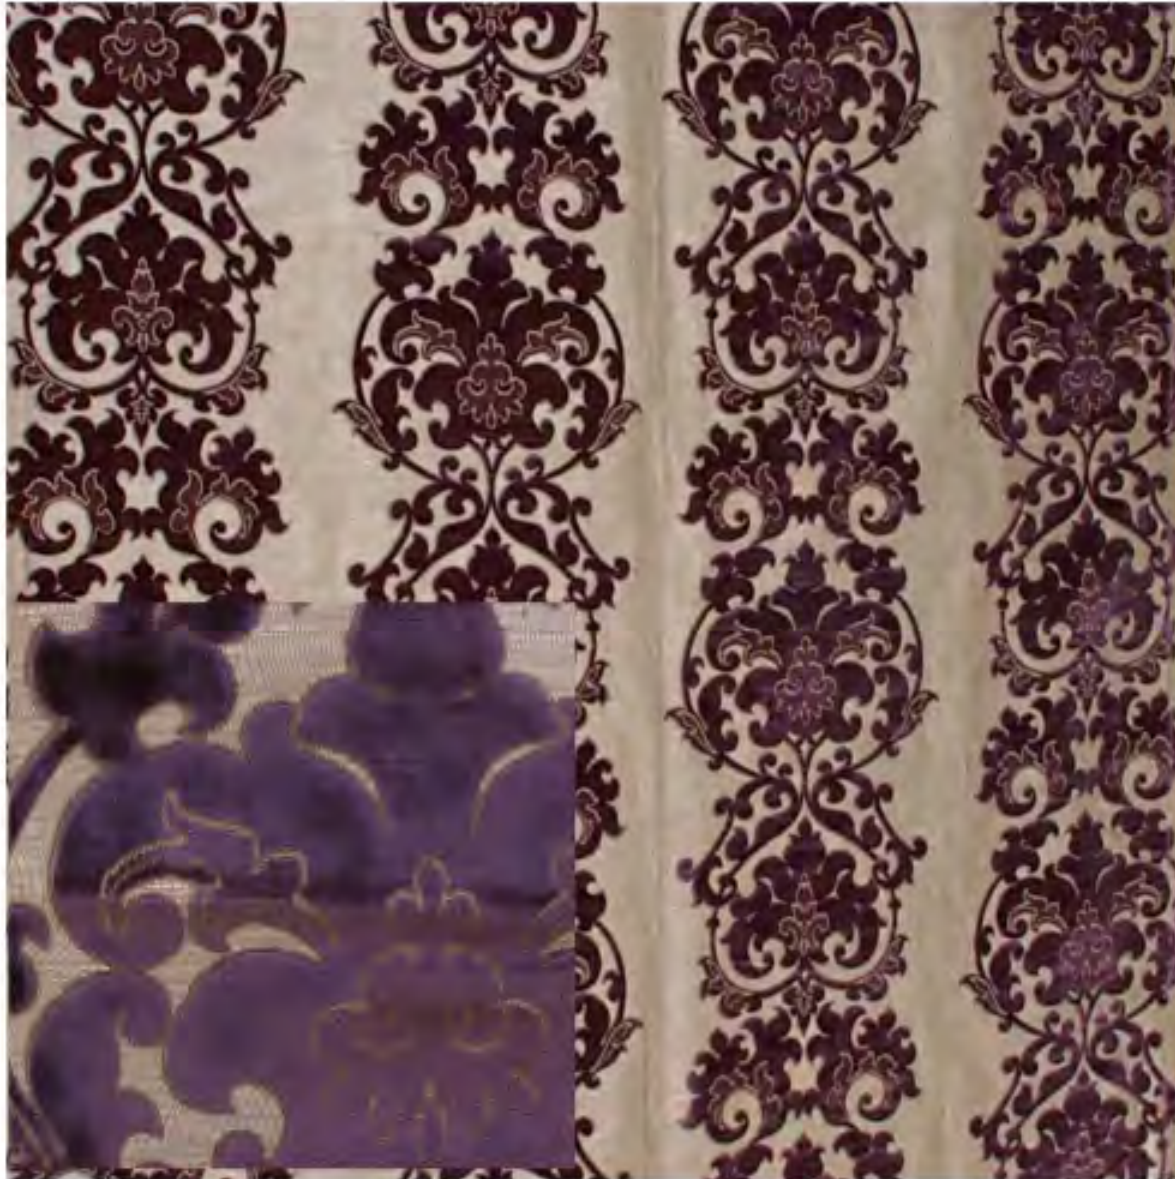

8642 MELROSE AVE.
W. HOLLYWOOD, CA. 90069
T: (310) 659-5422 F: (310) 659-5442

ARTICLE: TS 07478

COLOR: 20001

WIDTH: 52"

REPEAT: H: 25 $\frac{3}{4}$ " V: 24"

CONTENT: 25% Cotton 22% Cupro
53% Lane

JANET YONATY INC
TEXTILES & TRIM