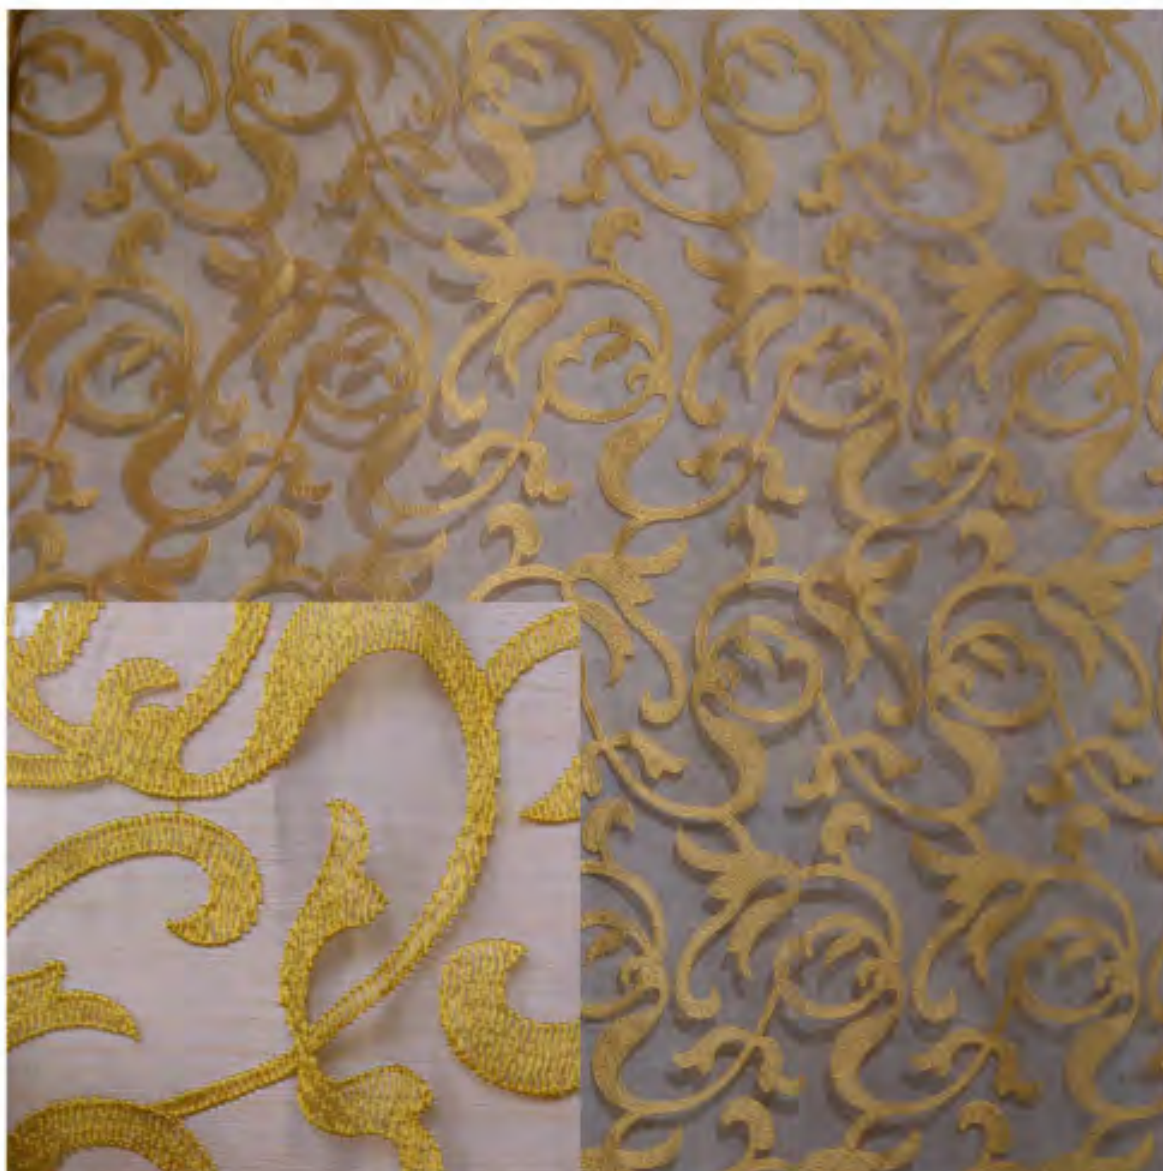

JANET YONATY INC
TEXTILES & TRIM

8642 MELROSE AVE.
W. HOLLYWOOD, CA. 90069
T: (310) 659-5422 F: (310) 659-5442

ARTICLE: EE500

COLOR: 1

WIDTH: 132"

REPEAT: H: 15 ½" V: 6"

CONTENT: 100% POLYESTER