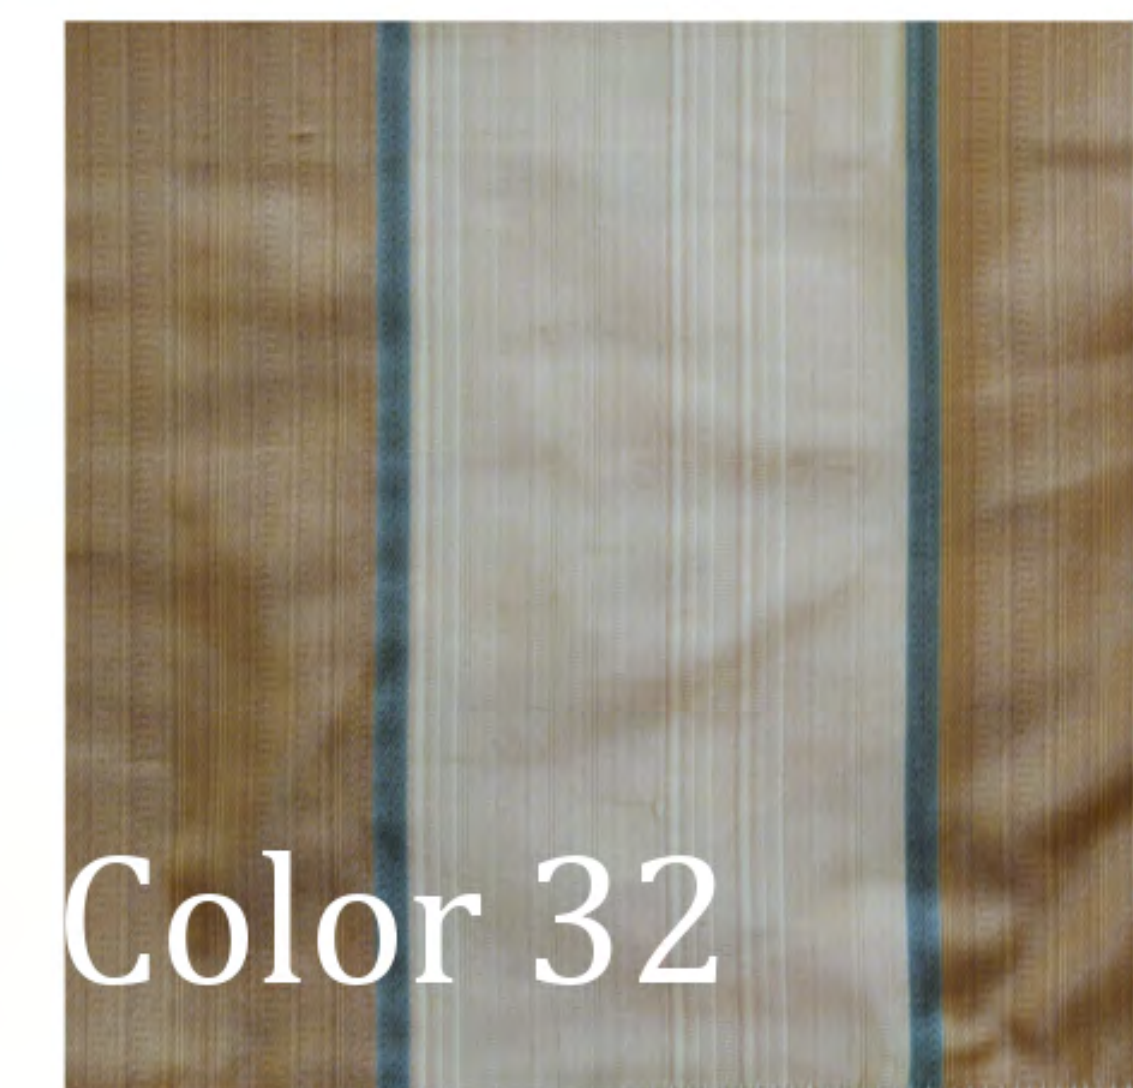

JANET YONATY INC
TEXTILES & TRIM

8642 MELROSE AVE.
W. HOLLYWOOD, CA. 90069
T: (310) 659-5422 F: (310) 659-5442

ARTICLE: JYFS 215

COLOR: 13

WIDTH: 54"

REPEAT: H: 13 $\frac{3}{4}$ "

CONTENT: 100% Silk