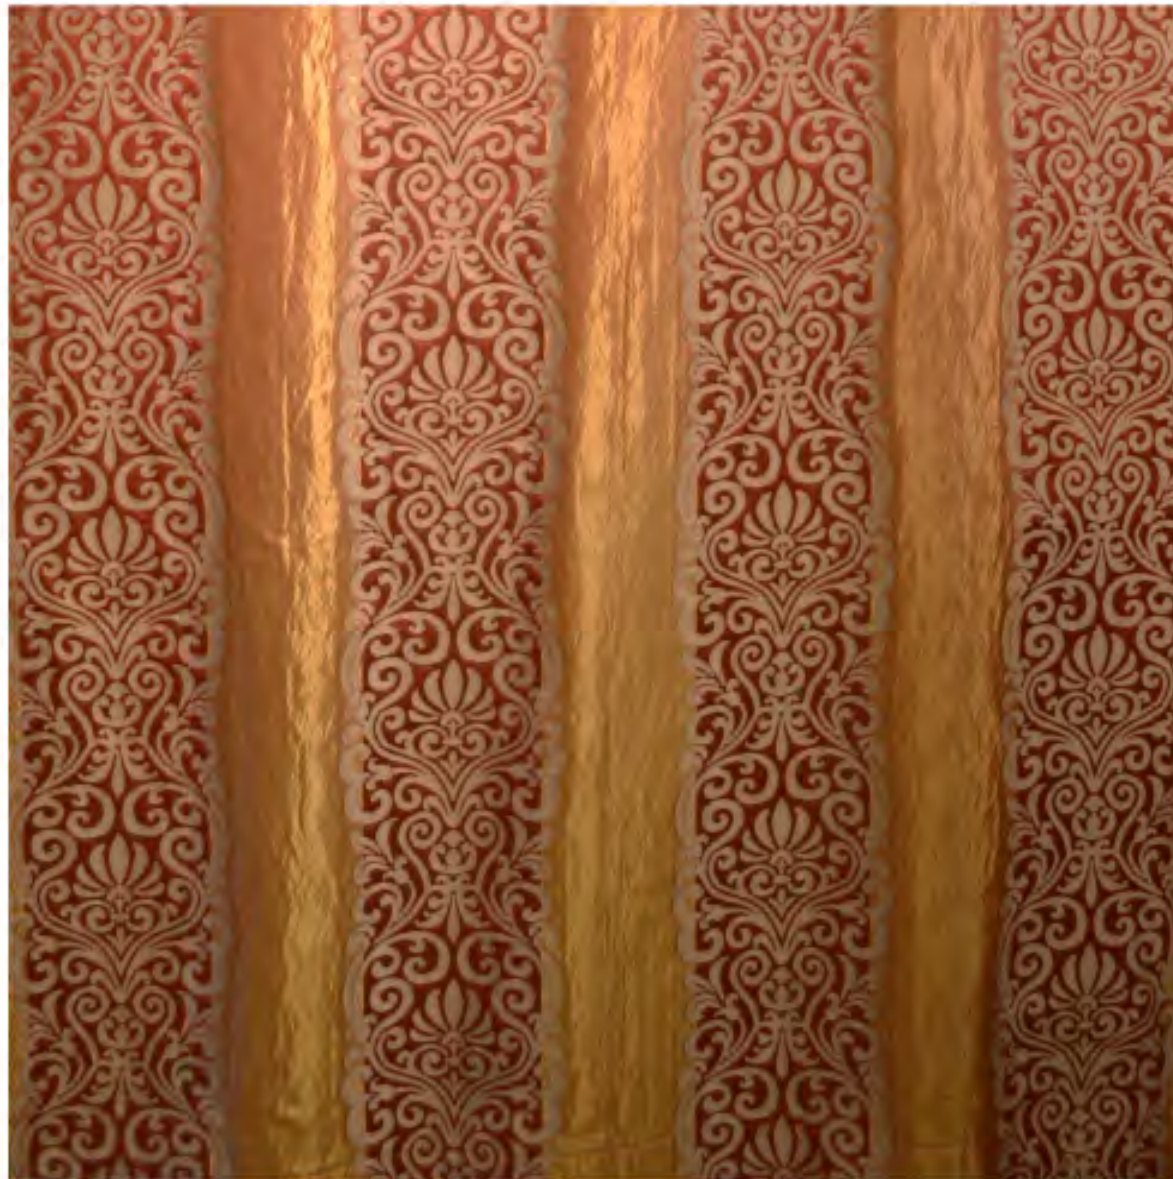

COLOR: 8

WIDTH: 55"

REPEAT: H: 6 $\frac{3}{4}$ " V: 6 $\frac{1}{2}$ "

CONTENT: 18% Silk, 16% Cotton
14% Acrylic 39% Viscose, 13% Poly

JANET YONATY INC
TEXTILES & TRIM

8642 MELROSE AVE.
W. HOLLYWOOD, CA. 90069
T: (310) 659-5422 F: (310) 659-5442