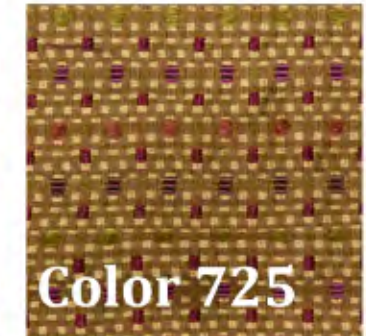

Color 625

Color 725

ARTICLE: SM 730

COLOR: 225

WIDTH: 57"

REPEAT: H: $\frac{3}{4}$ " V: $2 \frac{3}{4}$ "

CONTENT: 10% Silk 37% Cotton
53% Viscose