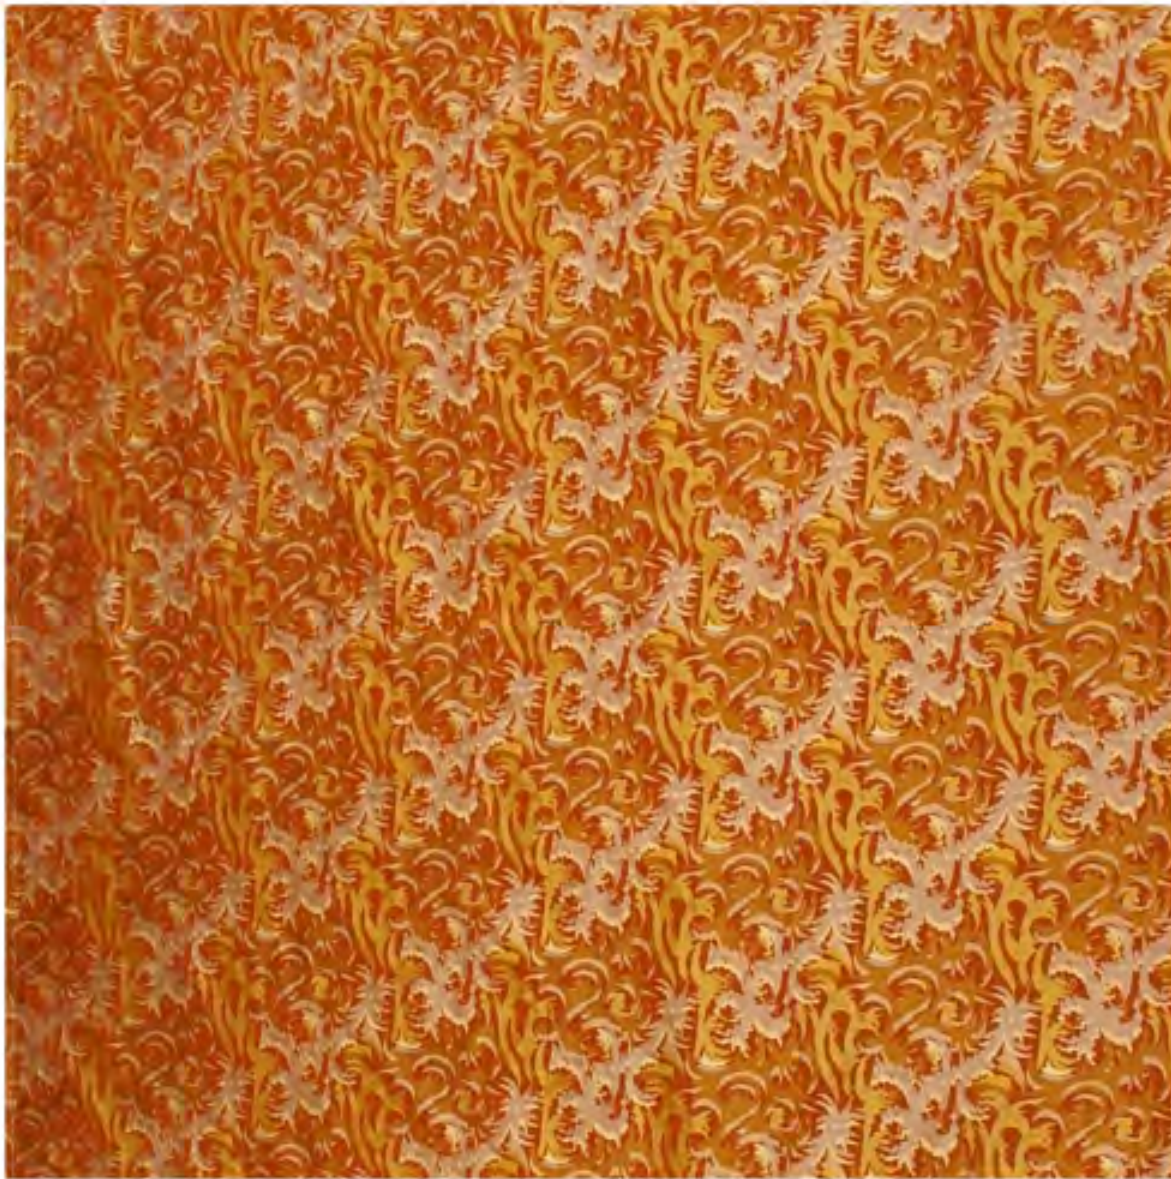

JANET YONATY INC
TEXTILES & TRIM

8642 MELROSE AVE.
W. HOLLYWOOD, CA. 90069
T: (310) 659-5422 F: (310) 659-5442

ARTICLE: MP036

COLOR: 2

WIDTH: 54"

REPEAT: H: 13" V: 8 1/4"

CONTENT: 100% Silk