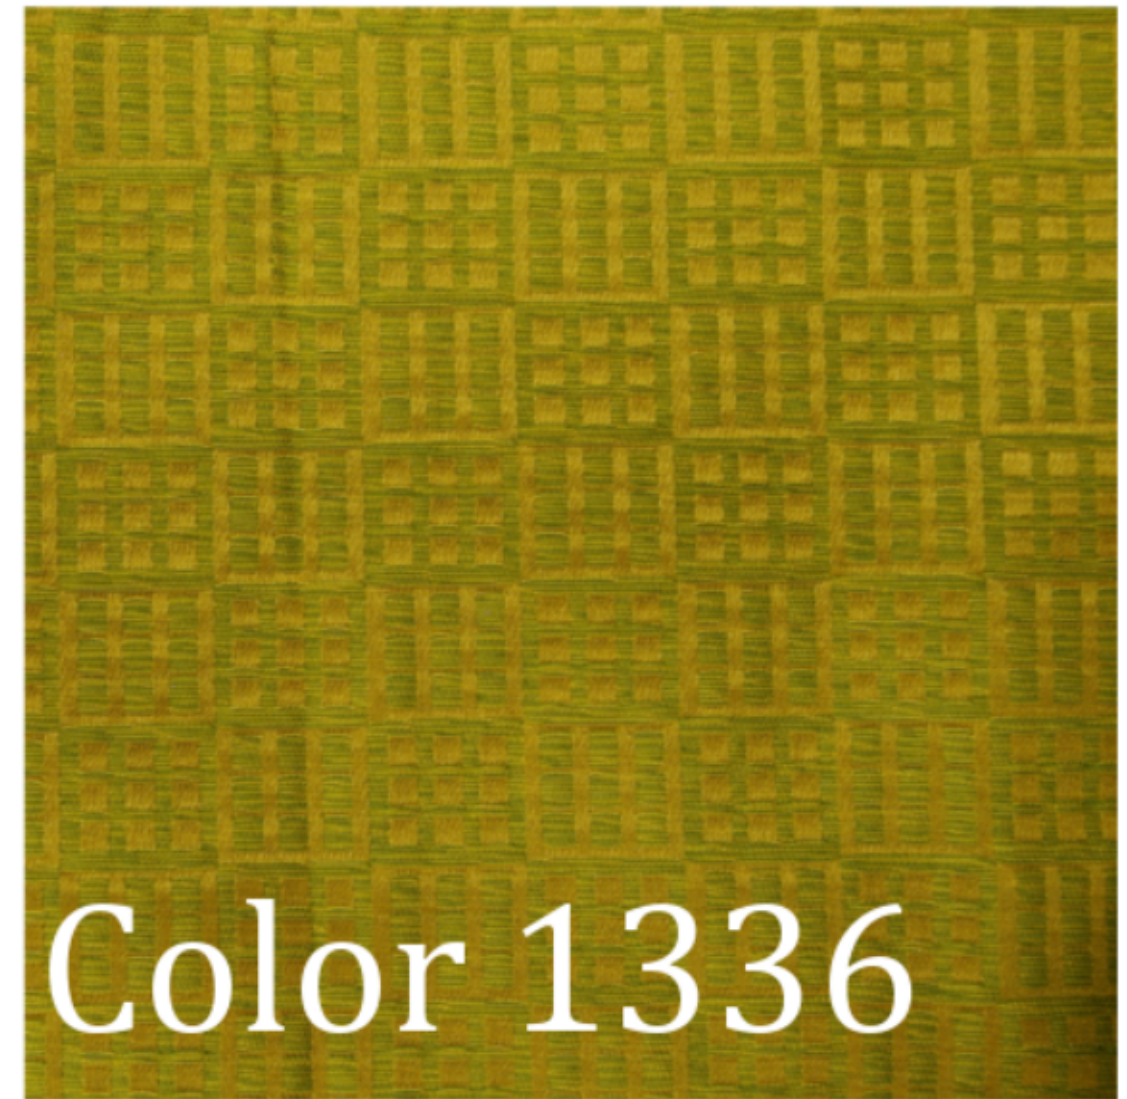

JANET YONATY INC
TEXTILES & TRIM

8642 MELROSE AVE.
W. HOLLYWOOD, CA. 90069
T: (310) 659-5422 F: (310) 659-5442

ARTICLE: SM 670

COLOR: 1083

WIDTH: 54"

REPEAT: H: 1 1/2" V: 1 1/2"

CONTENT: 25% Silk 60% Cotton
15% Viscose