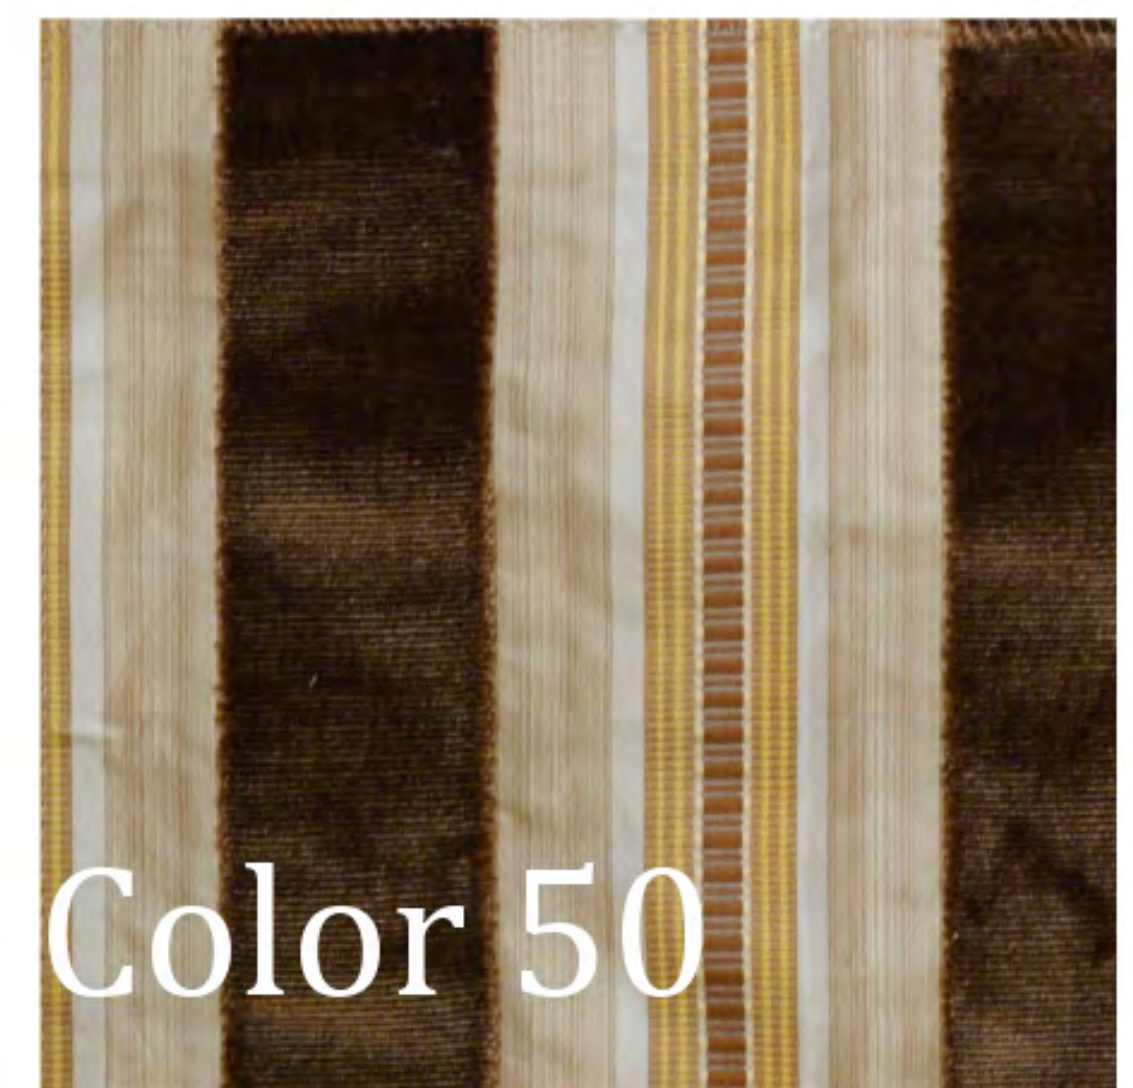

COLOR: 126

WIDTH: 54"

REPEAT: H: 10"

CONTENT: 100% Silk

JANET YONATY INC
TEXTILES & TRIM

8642 MELROSE AVE.
W. HOLLYWOOD, CA. 90069
T: (310) 659-5422 F: (310) 659-5442

ARTICLE: JY8200

COLOR: 60