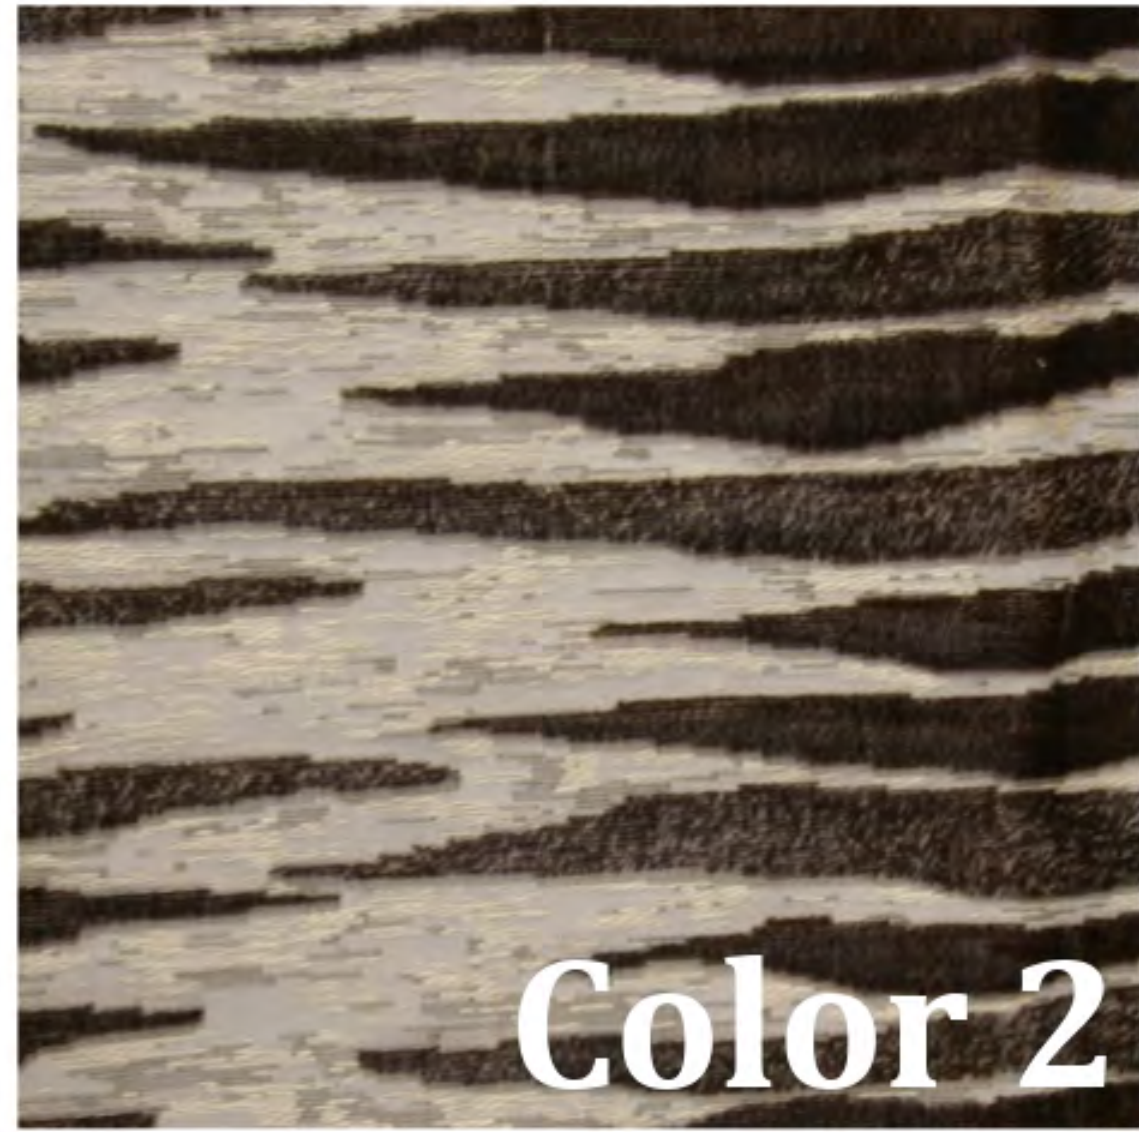

JANET YONATY INC
TEXTILES & TRIM

8642 MELROSE AVE.
W. HOLLYWOOD, CA. 90069
T: (310) 659-5422 F: (310) 659-5442

ARTICLE: Variety

COLOR: 1

WIDTH: 51"

REPEAT: H: 27.5" V: 15.24"

CONTENT: 15% Cotton, 17% Viscose,
48% Cupro, 20% Linen