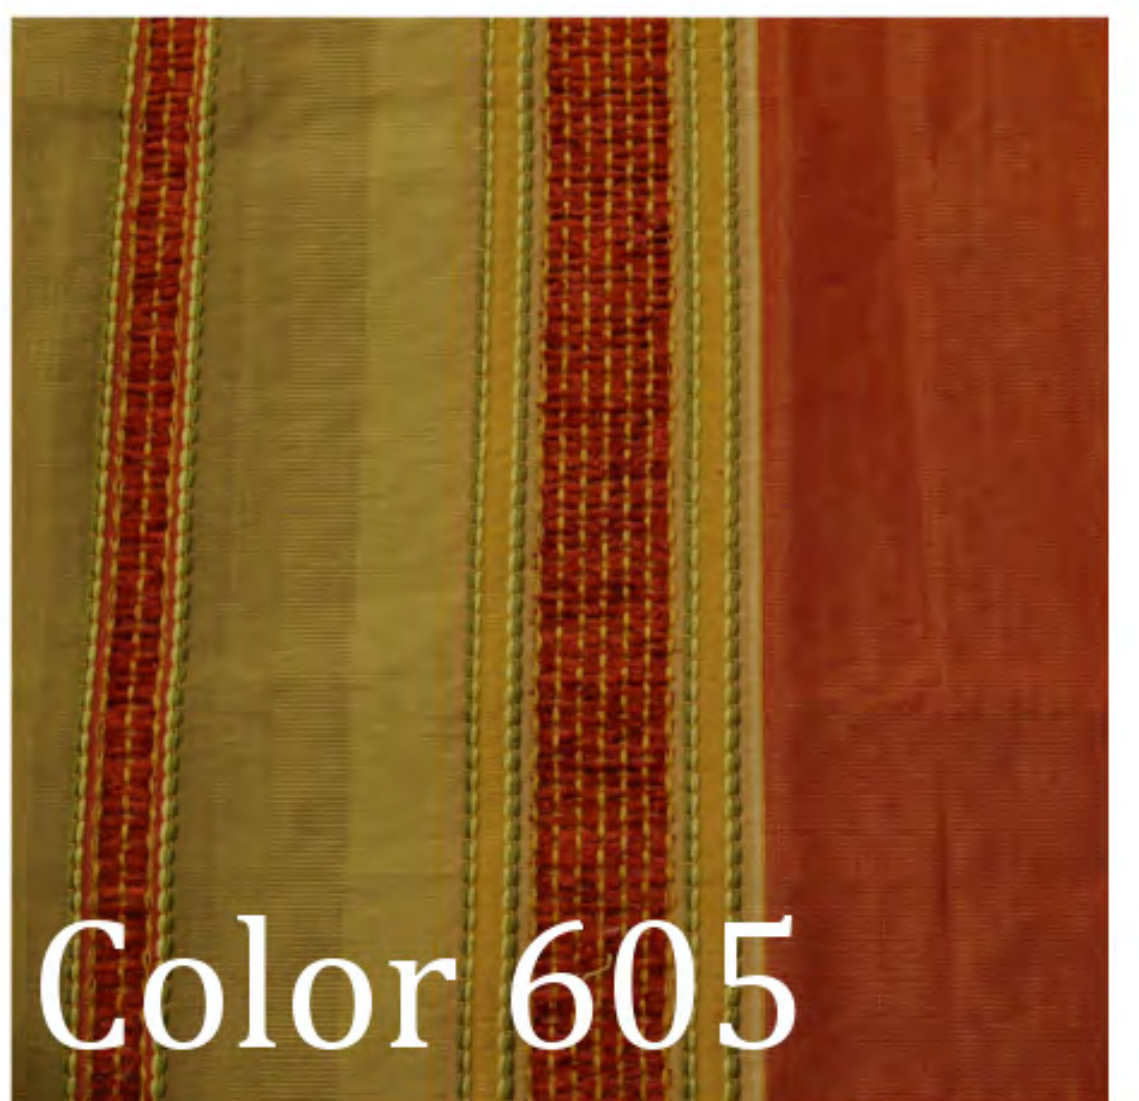

ARTICLE: SM 402

WIDTH: 52"

REPEAT: H: 3/4"

CONTENT: 15% Silk 66% Linen
19% Cotton

JANET YONATY INC
TEXTILES & TRIM

8642 MELROSE AVE.
W. HOLLYWOOD, CA. 90069
T: (310) 659-5422 F: (310) 659-5442

ARTICLE: SM 50