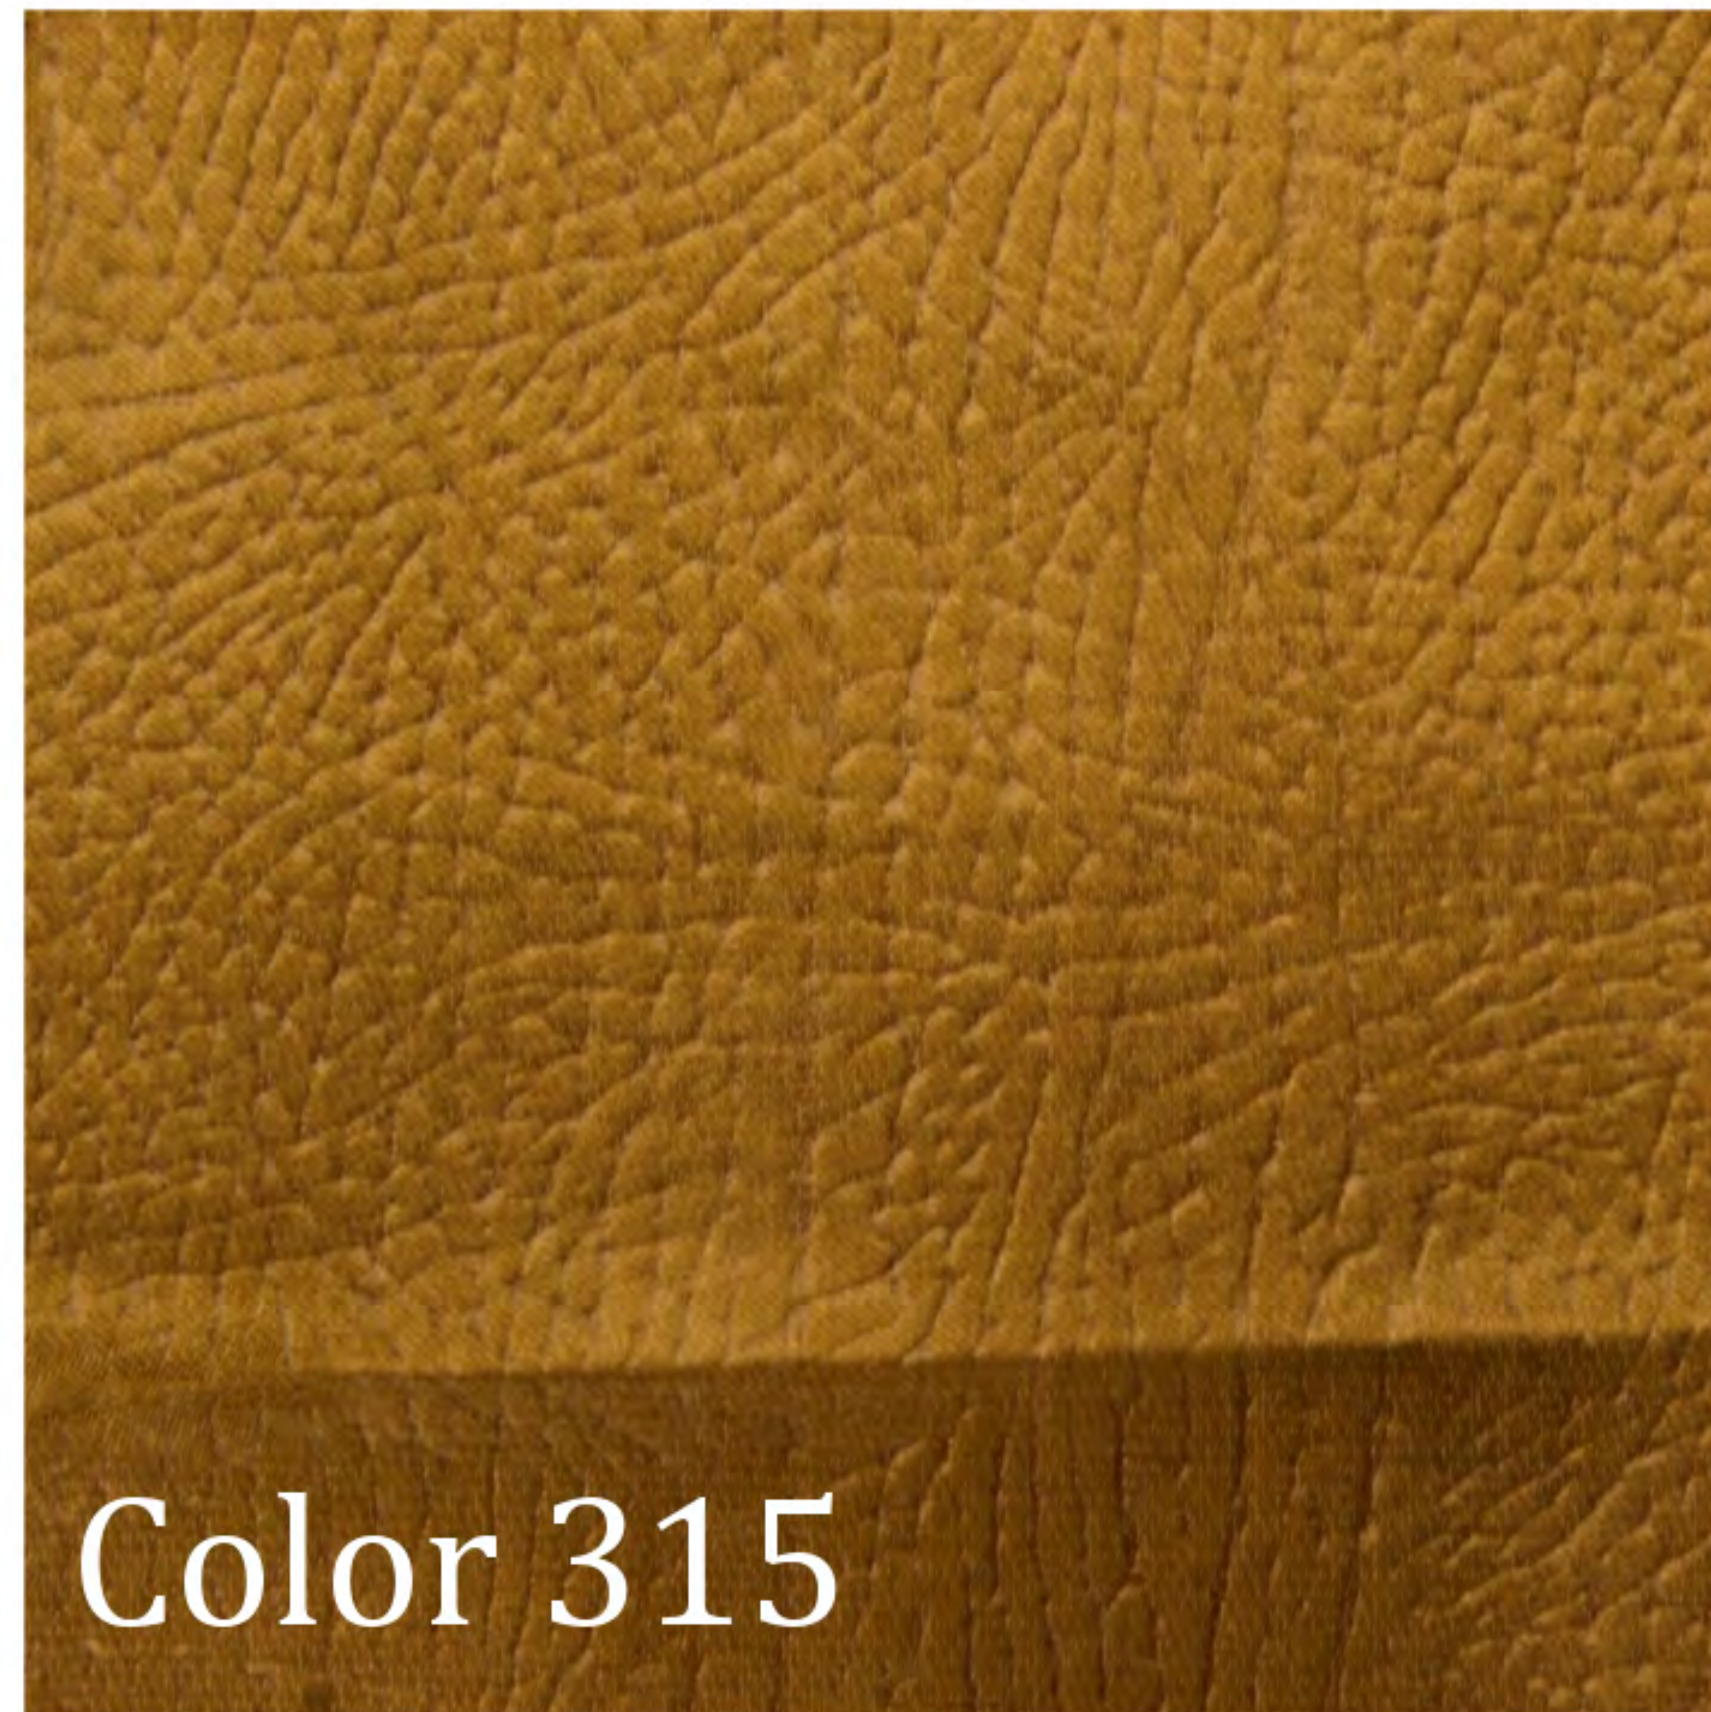

Color 15

Color 915

Color 315